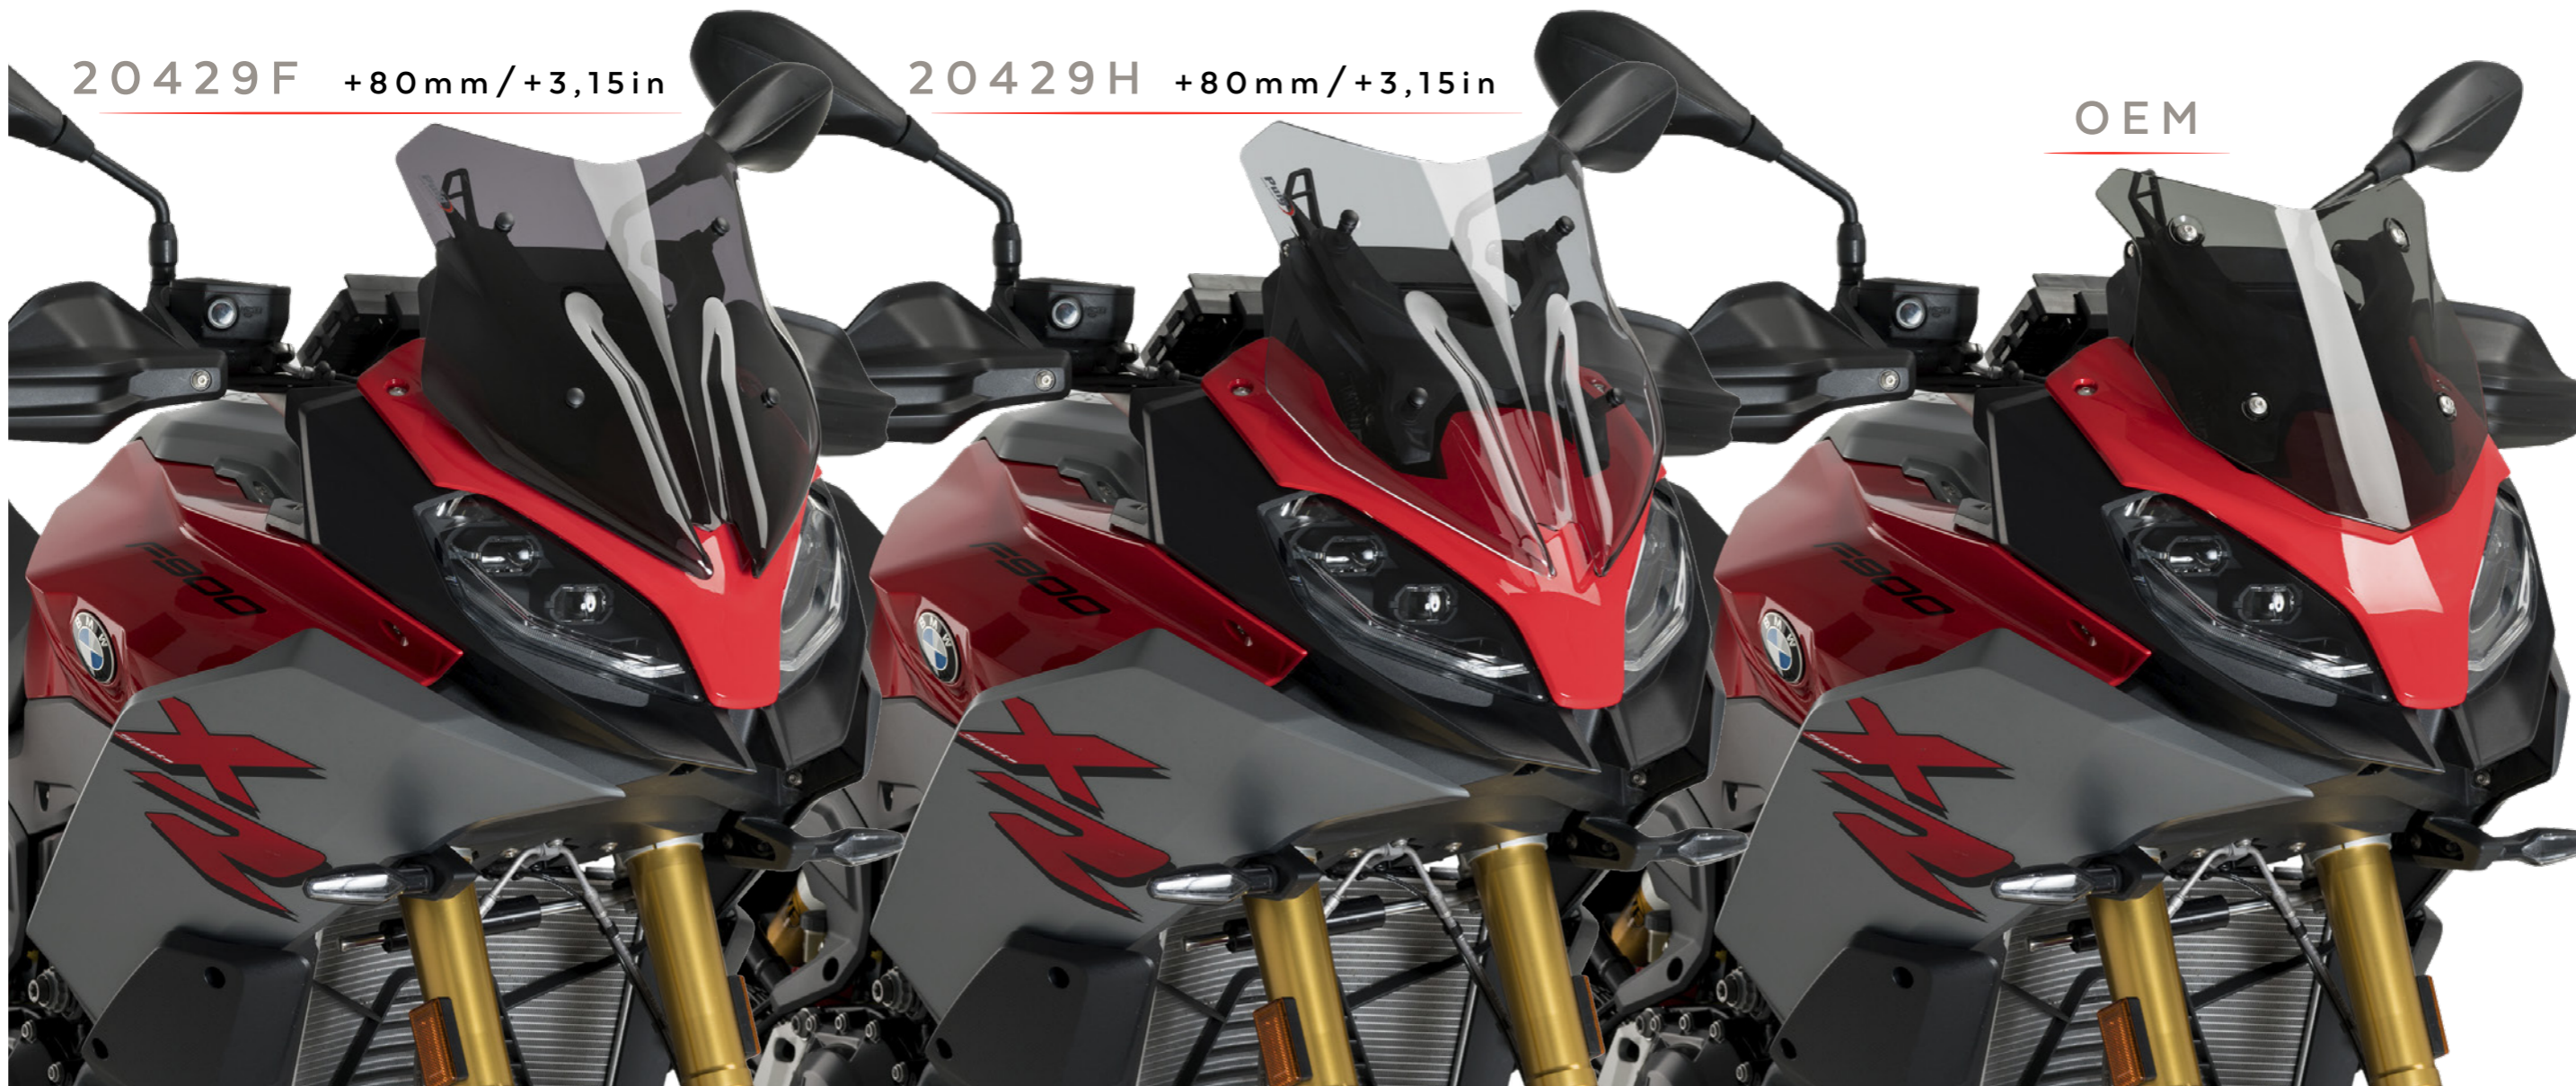

CÚPULA SPORT

REF 20429

20429F +80mm/+3,15in

20429H +80mm/+3,15in

OEM

335 mm

378 mm