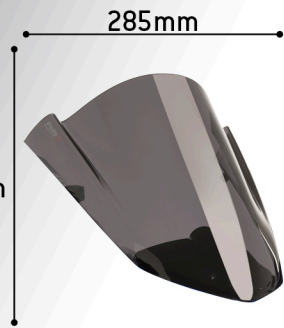

# YAMAHA YZF-R6 17' - Cúpula Racing

Max. protection +30mm (+1,18in)

9723F

9723H

OEM